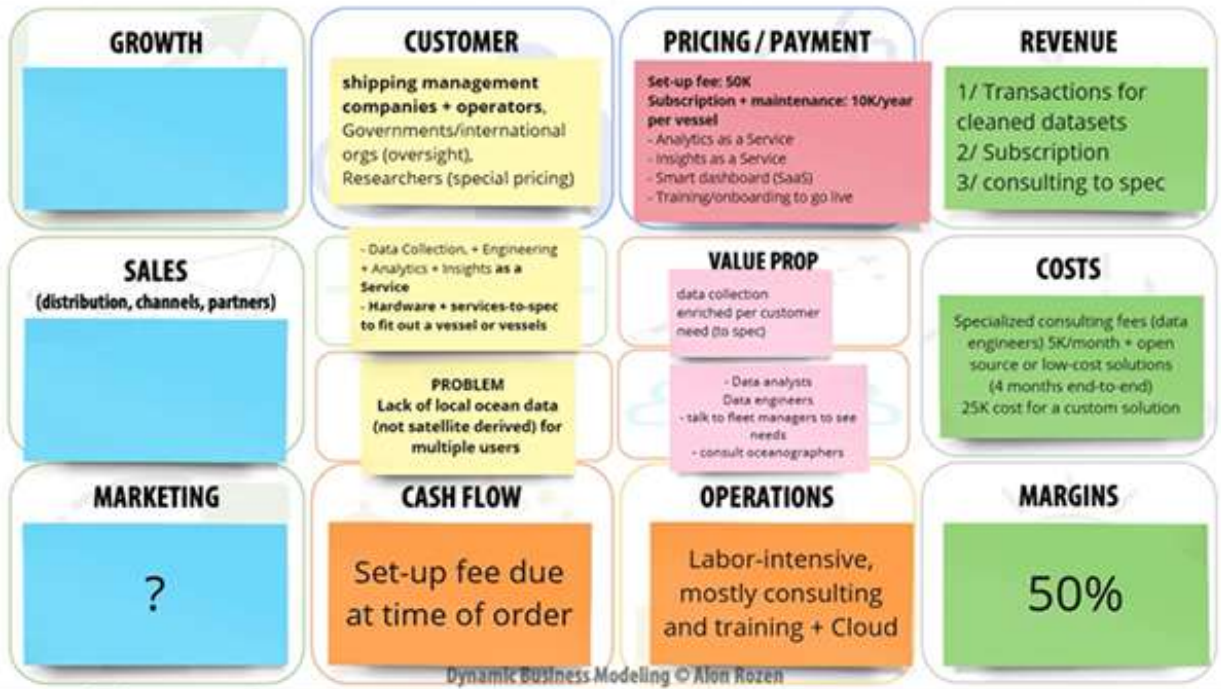

Exploitation workshop: Circular Business Model approach

SmartShip Dynamic Business Model Worksheet (© Rozen) 20.9.22

Dynamic Business Modeling © Alon Rozen

Hernan Ruiz Oc...

View all

Hernan Ruiz Ocampo